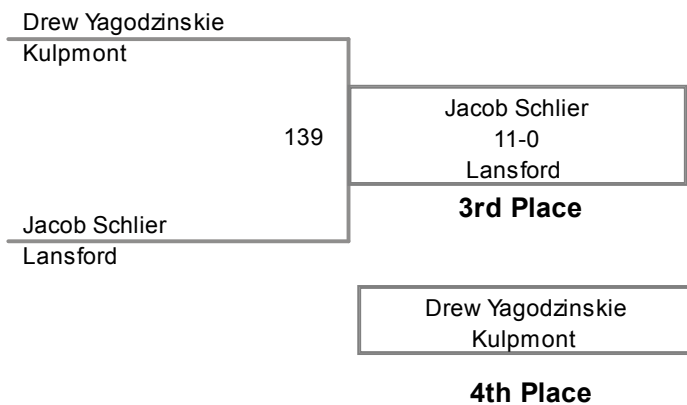

MAWA District
Bantam

40 Lbs

MAWA District
Bantam

44 Lbs

MAWA District
Bantam

48 Lbs

MAWA District
Bantam

52 Lbs

**MAWA District
Bantam**

56 Lbs

MAWA District
Bantam

60 Lbs

MAWA District
Bantam

65 Lbs