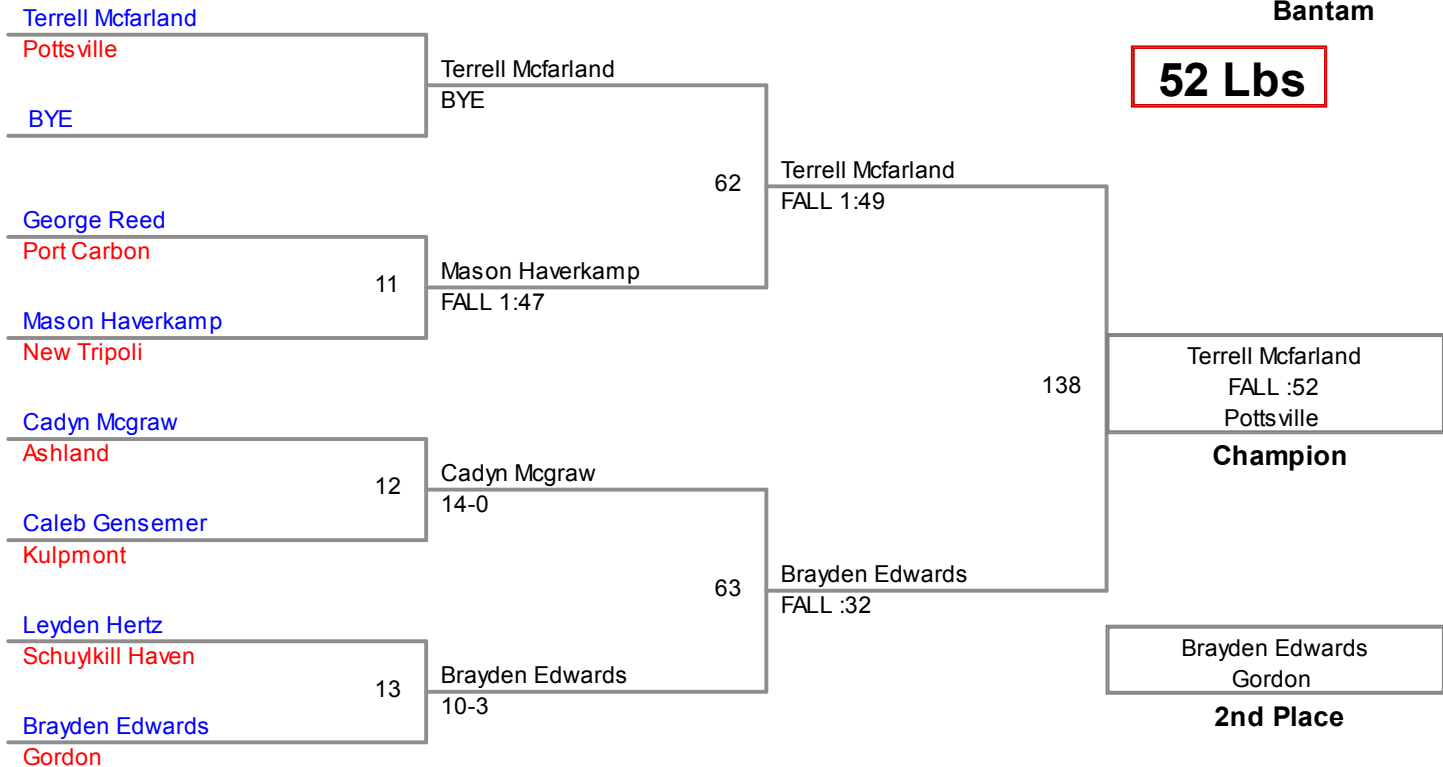

MAWA District
Bantam

40 Lbs

MAWA District
Bantam

44 Lbs

MAWA District
Bantam

48 Lbs

MAWA District
Bantam

52 Lbs

**MAWA District
Bantam**

56 Lbs

MAWA District
Bantam

60 Lbs

MAWA District
Bantam

65 Lbs