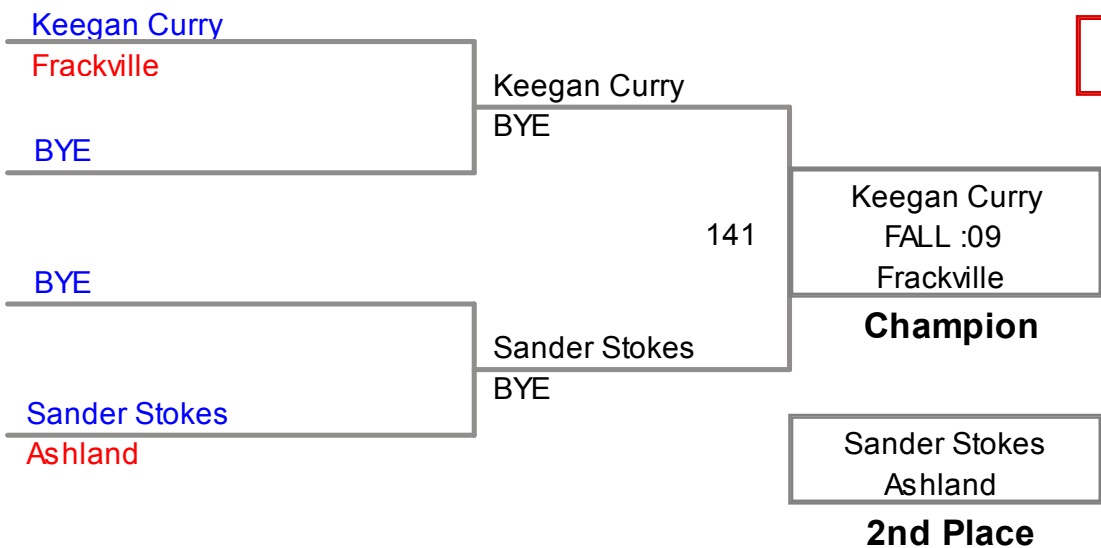

MAWA District
Bantam

60 Lbs