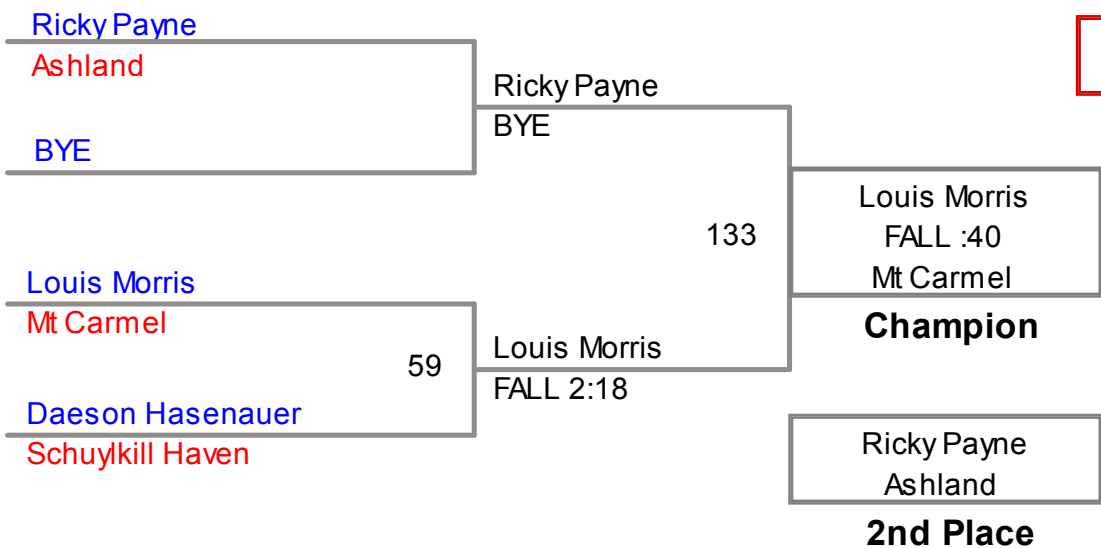

MAWA District
Bantam

40 Lbs

MAWA District
Bantam

44 Lbs

MAWA District
Bantam

48 Lbs

MAWA District
Bantam

52 Lbs

**MAWA District
Bantam**

56 Lbs

MAWA District
Bantam

60 Lbs

MAWA District
Bantam

65 Lbs