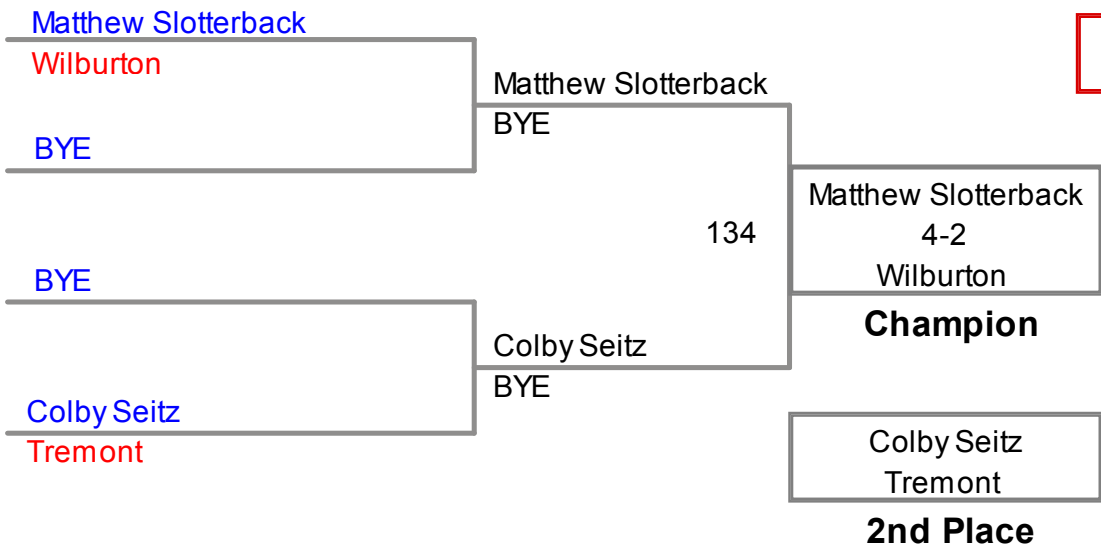

MAWA District
Bantam

40 Lbs

MAWA District
Bantam

44 Lbs

MAWA District
Bantam

48 Lbs

MAWA District
Bantam

52 Lbs

**MAWA District
Bantam**

56 Lbs

MAWA District
Bantam

60 Lbs

MAWA District
Bantam

65 Lbs