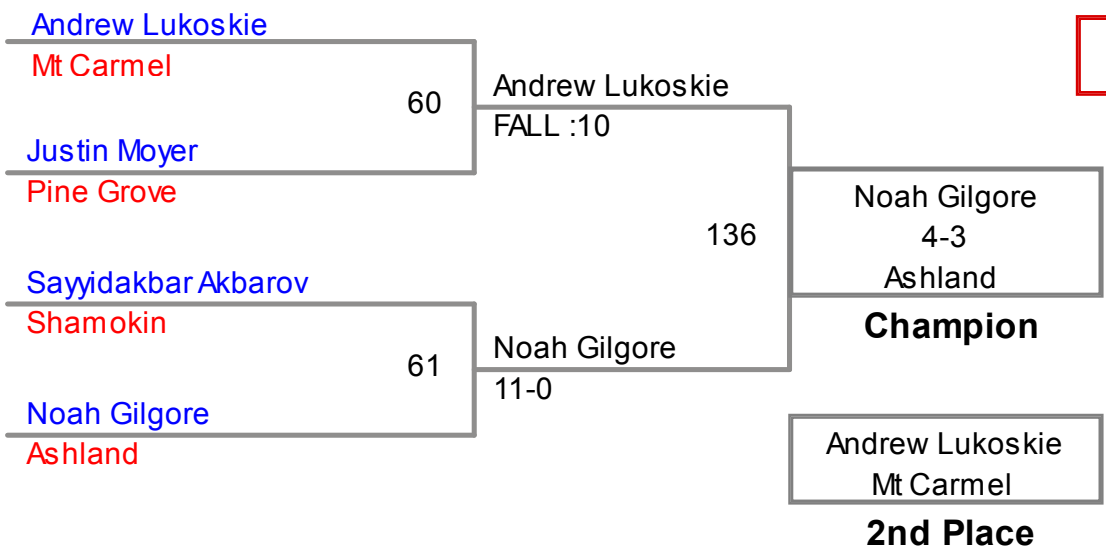

MAWA District
Bantam

40 Lbs

MAWA District
Bantam

44 Lbs

MAWA District
Bantam

48 Lbs

MAWA District
Bantam

52 Lbs

**MAWA District
Bantam**

56 Lbs

MAWA District
Bantam

60 Lbs

MAWA District
Bantam

65 Lbs