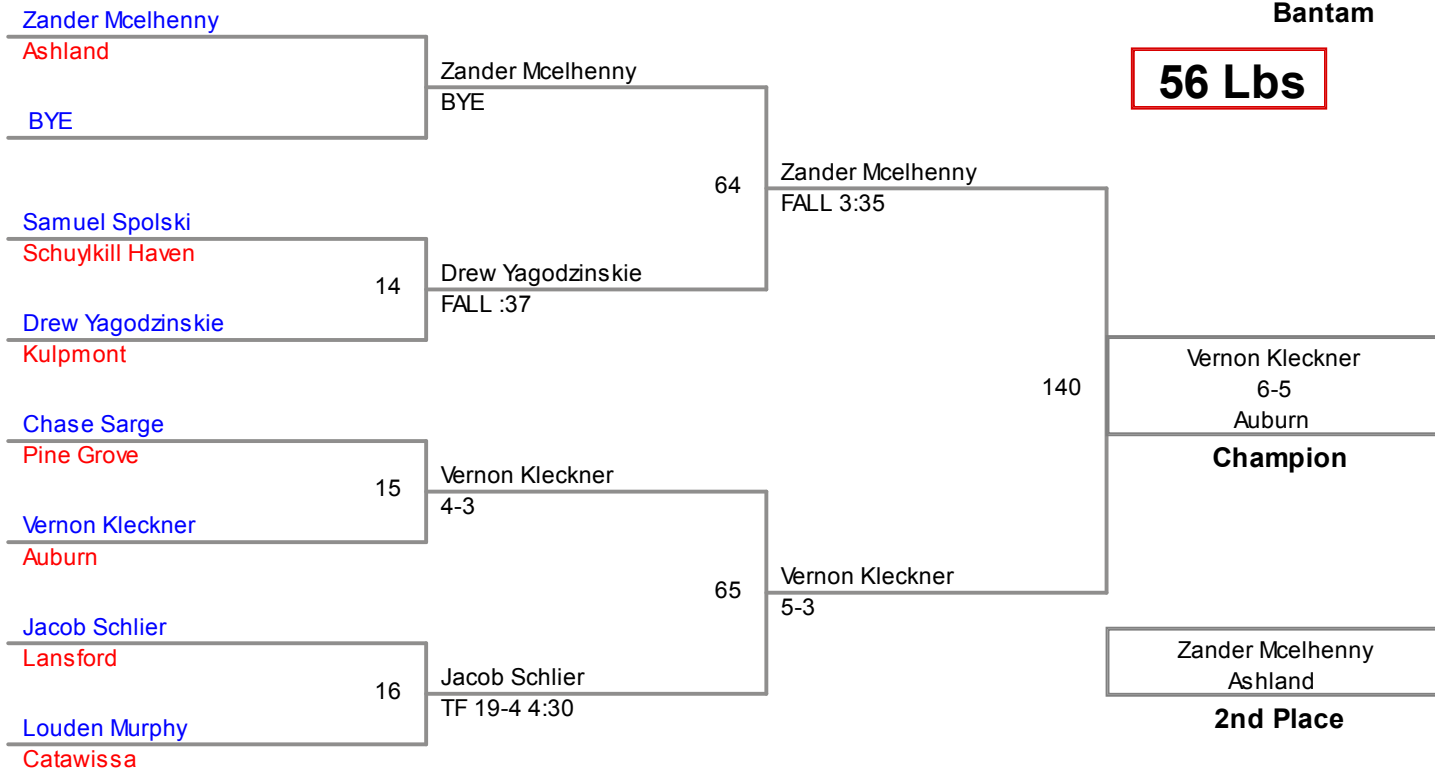

MAWA District
Bantam

40 Lbs

MAWA District
Bantam

44 Lbs

MAWA District
Bantam

48 Lbs

MAWA District
Bantam

52 Lbs

**MAWA District
Bantam**

56 Lbs

MAWA District
Bantam

60 Lbs

MAWA District
Bantam

65 Lbs