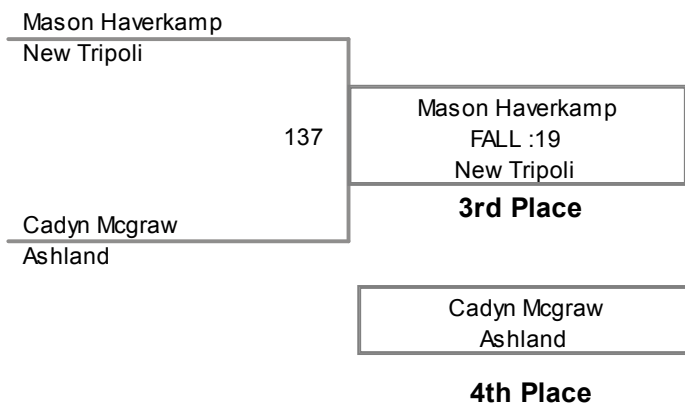

MAWA District
Bantam

40 Lbs

MAWA District
Bantam

44 Lbs

MAWA District
Bantam

48 Lbs

MAWA District
Bantam

52 Lbs

**MAWA District
Bantam**

56 Lbs

MAWA District
Bantam

60 Lbs

MAWA District
Bantam

65 Lbs